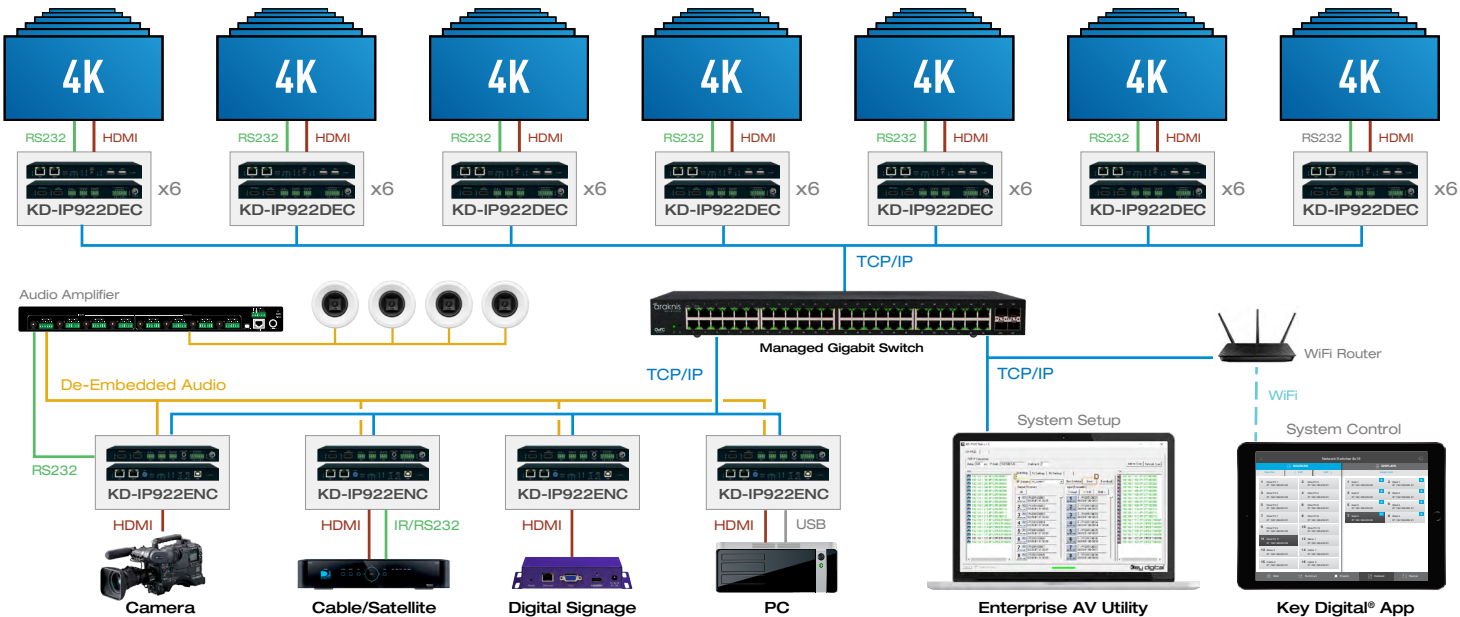

Digital Video Matrix

Digital Video Distribution System

Digital Video Switcher

Video Wall Controller

Digital Video Extender

KVM Matrix

Master Controller

Digital Video Matrix

Digital Video Distribution System

Digital Video Switcher

Video Wall Controller

Digital Video Extender

KVM Matrix

Master Controller

Digital Video Matrix

Digital Video Distribution System

Digital Video Switcher

Video Wall Controller

Digital Video Extender

KVM Matrix

Master Controller

Digital Video Matrix

Digital Video Distribution System

Digital Video Switcher

**Video Wall Controller**

Digital Video Extender

KVM Matrix

Master Controller

Digital Video Matrix

Digital Video Distribution System

Digital Video Switcher

Video Wall Controller