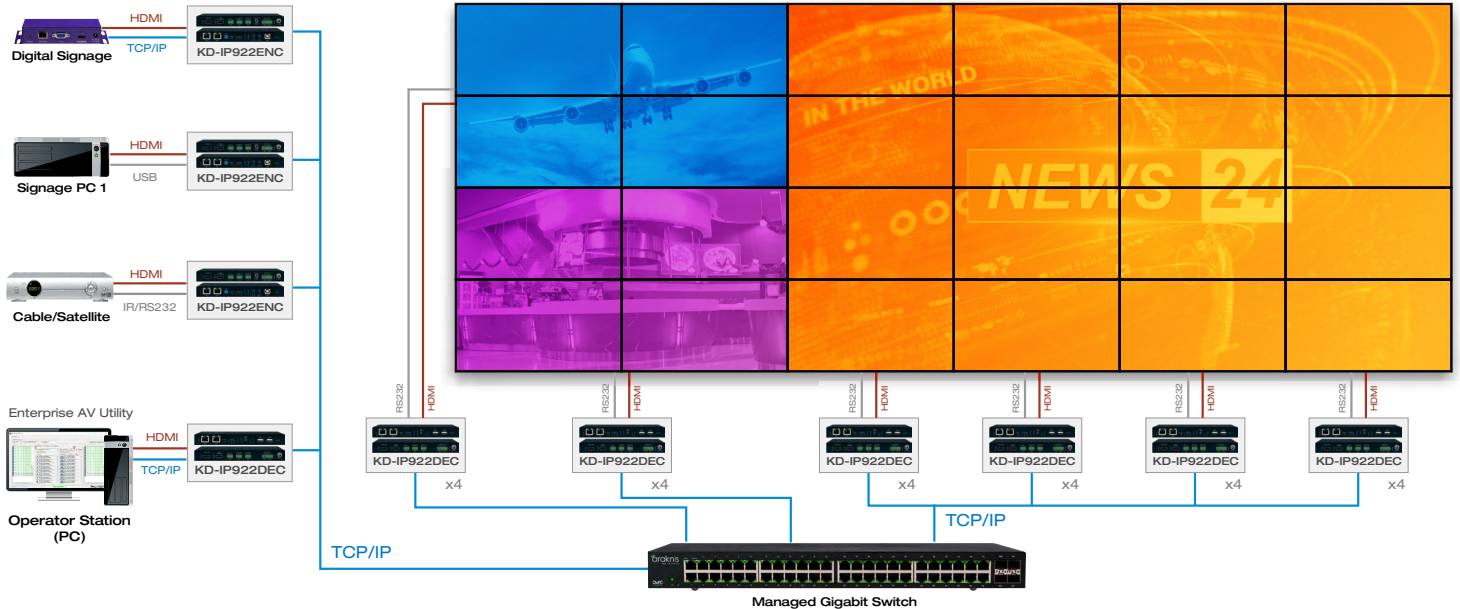

Digital Video Switcher

Video Wall Controller

Digital Video Extender

KVM Matrix

Master Controller

Digital Video Matrix

Digital Video Distribution System

Digital Video Switcher

**Video Wall Controller**

Digital Video Extender

KVM Matrix

Master Controller

Digital Video Matrix

Digital Video Distribution System

Digital Video Switcher

Video Wall Controller