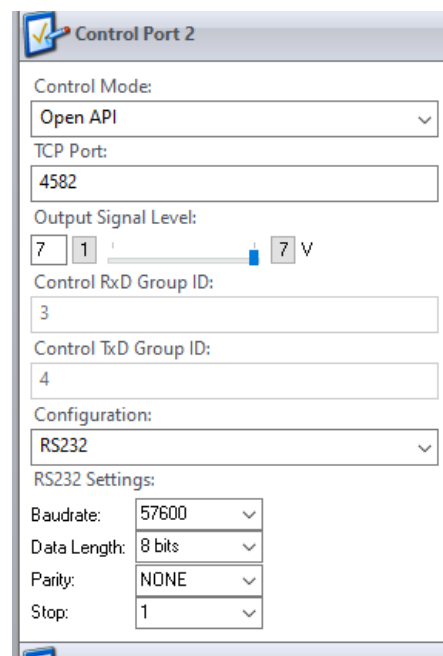

Applicable Models

Model	Description	I/O Control Ports	Notes
KD-CX800	Controller	3	1 IR, 2 IR/RS-232
KD-IP822ENC/DEC	AV over IP Encoder/Decoder	2	1 IR, 1 IR/RS-232
KD-IP922ENC/DEC 922ENC/DEC-II	AV over IP Encoder/Decoder	3	1 IR, 2 IR/RS-232
KD-IP1022ENC/DEC IP1022ENC/DEC-II	AV over IP Encoder/Decoder	3	1 IR, 2 IR/RS-232

Description

If a Unit's port is configured for use in Open API mode, the device will listen on a dedicated TCP port for that I/O port. The user application/control system can then make a TCP connection to that port and send data to that I/O port.

IP Port number assignments for I/O ports are flexible, and are assigned using KDMS Pro. It is recommended that TCP Port assignments always be no lower than 1024.

All I/O port traffic is limited to only one TCP connection at a time.

Only 1 port may be set to RS-232 per unit.

Setup

1. Use [KDMS Pro](#) software to ensure unit's I/O Control ports are set to Open API control mode, with IR or RS232 configuration.
  - a. For RS-232, ensure the Baudrate is set according to the device you are controlling. See example image.
2. Send desired command string to the unit's Main IP address
  - a. For I/O Control Port 1 (RS-232 not supported), use IP Port 4581*
  - b. For I/O Control Port 2, use IP Port 4582*
  - c. For I/O Control Port 3, use IP Port 4583*

  *Unless port has assignment has been updated.